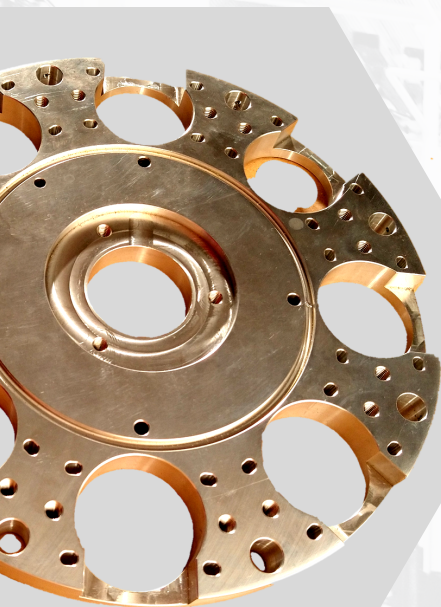

海外部品調達

Parts procurement and management